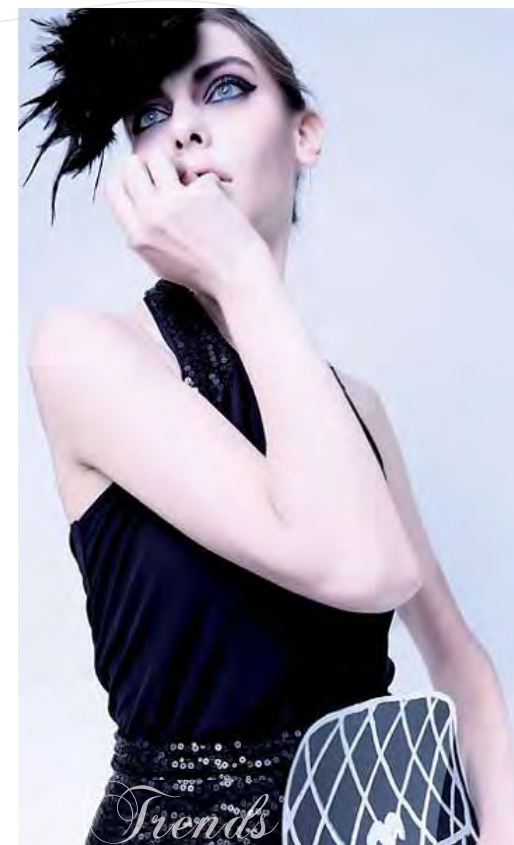

Black Decor

4mm

nano eclectic

Nanoeclectic serie 30x60
(11.71" x 23.45" - 29,75 x 59,55 cm.)

Nanoeclectic black decor 30x60 **G-1274**

Special pieces / Piezas especiales

Nanoeclectic black mix mosaico
11.71"x11.71" - 29,75 x 29,75 cm

G-1844

Cristal gold metal lista 1,5x60
0.59"x23.45" - 1,5 x 59,55 cm

G- 99

Cristal silver metal lista 1,5x60
0.59"x23.45" - 1,5 x 59,55 cm

G- 99

Cristal red metal lista 1,5x60
0.59"x23.45" - 1,5 x 59,55 cm

G- 99

Cristal black lista 1,5x60
0.59"x23.45" - 1,5 x 59,55 cm

G- 99