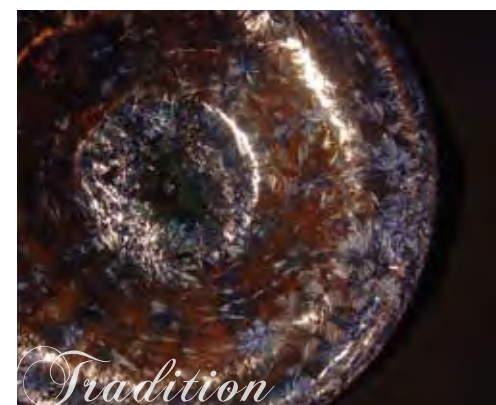

Black

4mm

nano eclectic

Nanoeclectic black natural 30x60 G-1240

Special piece s/ Piezas especiales

G-1708

G-401